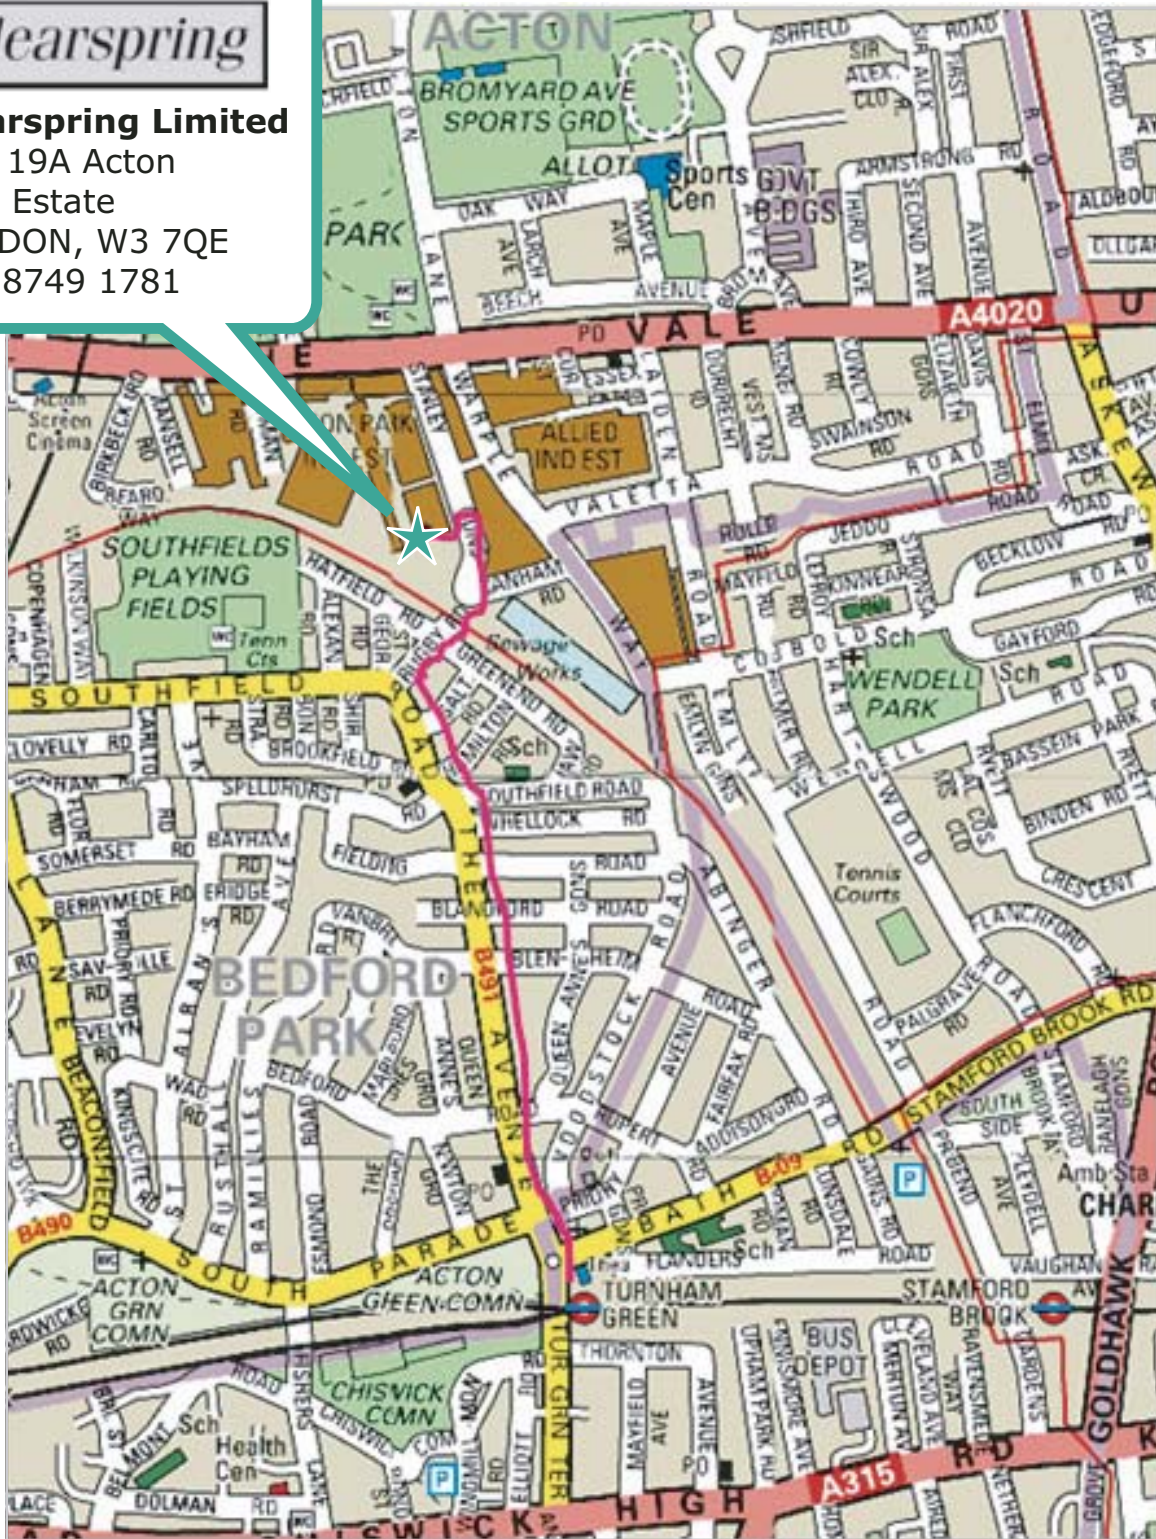

Clearspring

Clearspring Limited

Unit 19A Acton
Park Estate
LONDON, W3 7QE
020 8749 1781

Directions to Clearspring from Turnham Green Tube Station

1. Turn right out of Turnham Green tube station
2. Go straight across mini-roundabout and walk north up The Avenue
3. Follow the road and continue when it becomes Southfield Road
4. Turn right into Rugby Road (where Southfield Road turns sharply left)
5. Continue to the end of Rugby Road
6. Pass through the pedestrian only alleyway into Stanley Gardens
7. Continue until Acton Park Industrial Estate appears on your left
8. Turn left into first gate to industrial estate – if gate locked, key pad code is buttons 2 & 4 together, then button 3 and turn latch clockwise
9. Keep left of Unit 19
10. Turn right at end of building – Clearspring is at unit 19A (Star on map)